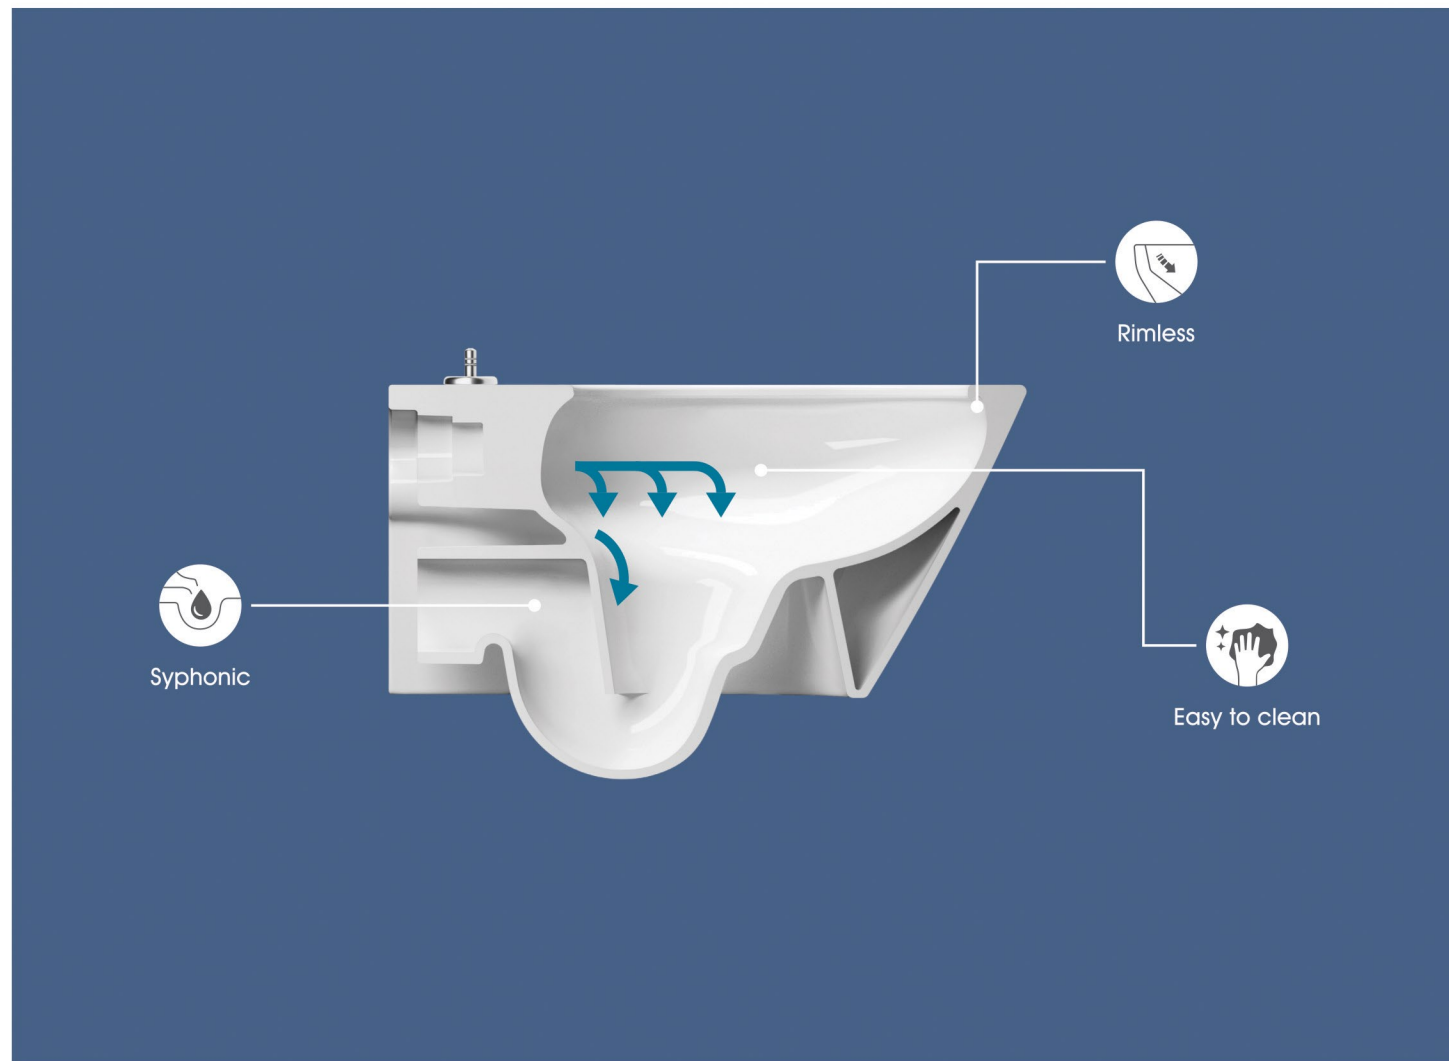

## GO-GREEN

Respect for the environment

Ulsy Sanitaryware's sensitivity to the world's ecological emergency has prompted it to place the environment at the heart of its economic, social and industrial policies.

## The ultimate rimless technology for your bathroom

A rimless toilet made for significantly easier cleaning and a clear improvement in hygiene. There is no build-up of bacteria and no possibility for limescale to lurk. The rimless technology ensures quintessential hygiene with effective flushing that offers an efficient solution ensuring that the entire inner surface is rinsed throughout the flushing process.

## Tornado

Tornado flush system features two powerful nozzle that will create a cyclonic rinsing action. It will reduce waste buildup & keeps the bowl neat and clean. This high-efficiency mechanism is more effective in one flush that most toilets are with multiple flushes.